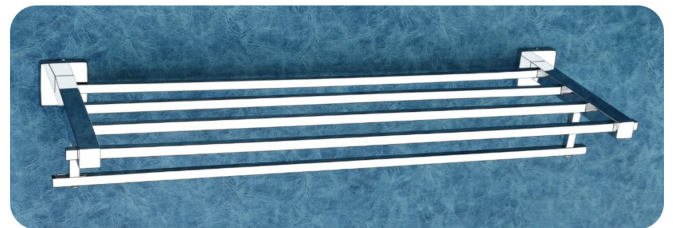

RO-08 Rack
Price:-1750