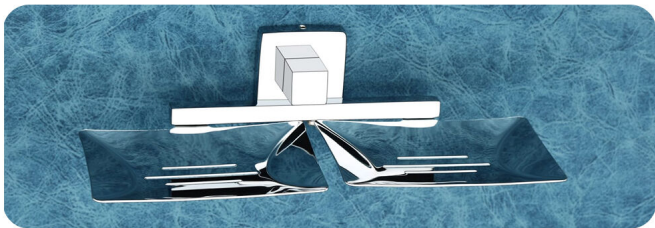

# ROYAL

**RO-01 Soap Dish**  
**Price:-365**

**RO-02 Ring**  
**Price:-365**

**RO-03 Tumbler**  
**Price:-420**

**RO-04 Rob**  
**Price:-245**

**RO-05 D.soap**  
**Price:-725**

**RO-06 Soap with tumbler**  
**Price:-790**