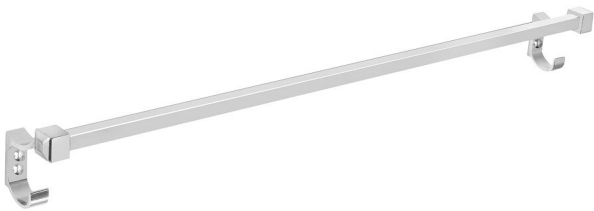

RO-03 SQUARE ROAD
Price:-210(18") , 225(24")