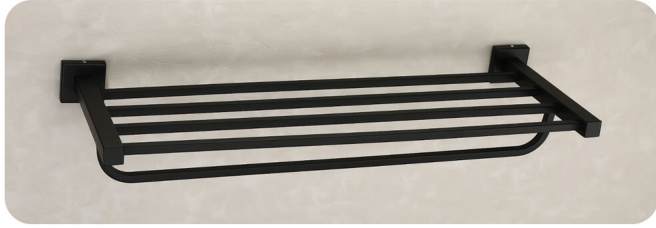

**AD-07 Robe Hook**  
**Price:-315**

**AD-08 Double Soap Dish**  
**Price:-615**

**AD-09 Soap Dish with Tumbler Holder**  
**Price:-715**

# ANGEL BLACK

**AB-01 TOWAL RACK**  
Price:-1300(18") , 1350(24")

**AB-02 TOWAL ROAD**  
Price:-575(18") , 600(24")

**AB-03 NAPKIN RING**  
Price:-415

**AB-04 Soap Dish**  
Price:-375

**AB-05 Tumbler Holder**  
Price:-525