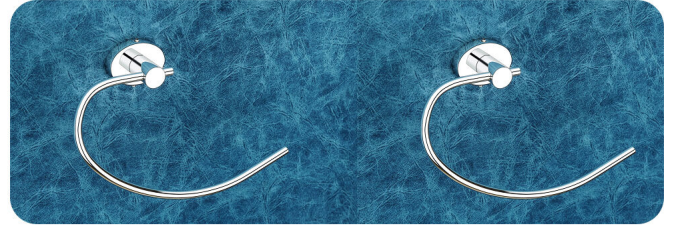

OV-02 Ring
Price:-365