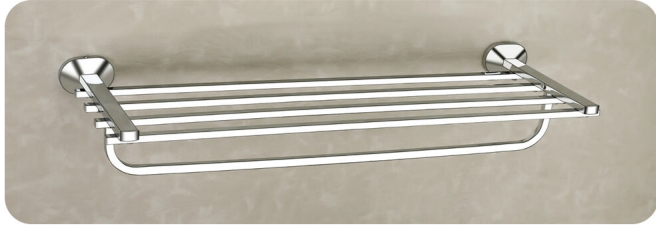

ARIS

AD-01 TOWAL RACK
Price:-1465