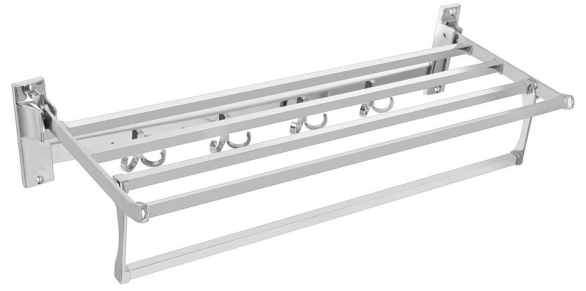

**RO-07 Rod**  
**Price:-550**

**RO-08 Rack**  
**Price:-1750**

# RACKS

**RA-01 DOUBLE DECKER FOLDING RACK**  
Price:-1100(18") , 1150(24")

**RA-02 SQUARE FOLDING RACK**  
Price:-1375(18") , 1450(24")

**RA-03 ROUND FOLDING RACK**  
Price:-1340(18") , 1400(24")

**RA-04 J RACK**  
Price:-820(18") , 850(24")