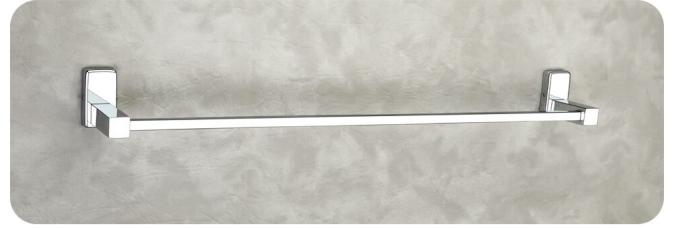

**SN-06 Liquid Soap Dispenser**  
Price:-600

**SN-07 Robe Hook**  
Price:-280

**SN-08 Double Soap Dish**  
Price:-575

**SN-09 Soap Dish with Tumbler Holder**  
Price:-675

# SHINE

**SH-01 TOWAL RACK**  
Price:-1275(18") , 1325(24")

**SH-02 TOWAL ROAD**  
Price:-550(18") , 575(24")

**SH-03 NAPKIN RING**  
Price:-425

**SH-04 Soap Dish**  
Price:-360

**SH-05 Tumbler Holder**  
Price:-525