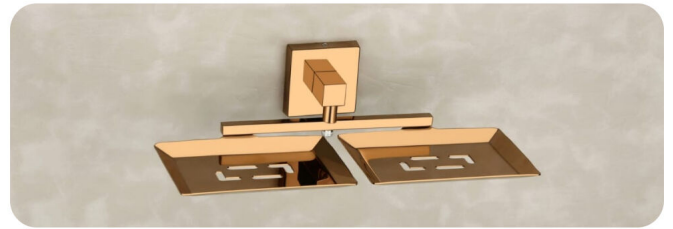

ARG-08 Double Soap Dish
Price:-1265