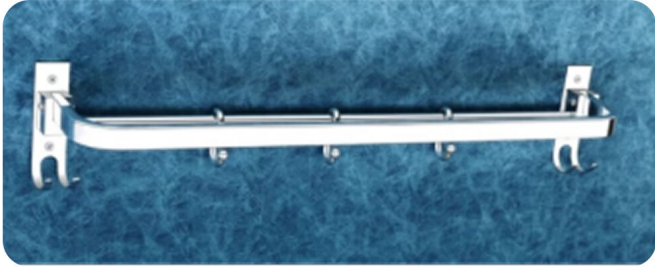

ROAD

RO-01 SINGLE DECKER FOLDING ROAD
Price:-490(18") , 525(24")