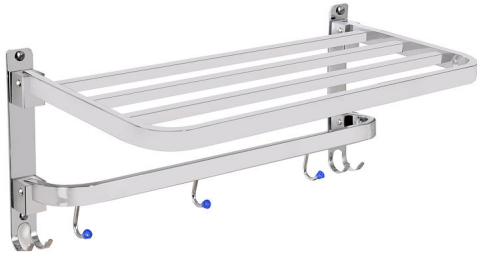

RACKS

RA-01 DOUBLE DECKER FOLDING RACK
Price:-1100(18") , 1150(24")