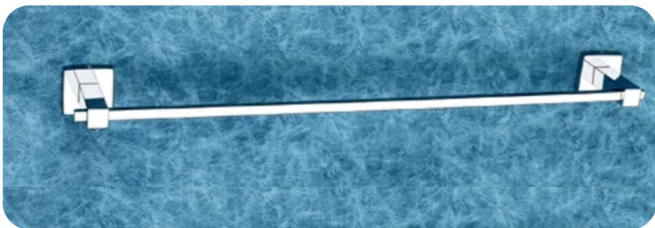

# ROYAL

**RO-01 Soap Dish**  
**Price:-365**

**RO-02 Ring**  
**Price:-365**

**RO-03 Tumbler**  
**Price:-420**

**RO-04 Rob**  
**Price:-245**

**RO-05 D.soap**  
**Price:-725**

**RO-06 Soap with tumbler**  
**Price:-790**