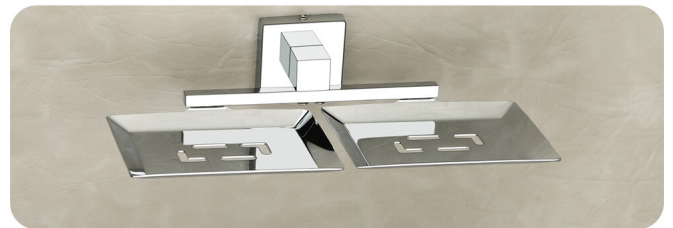

AN-08 Double Soap Dish
Price:-575