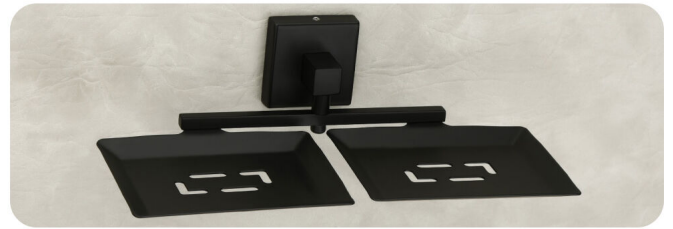

AB-08 Double Soap Dish
Price:-600