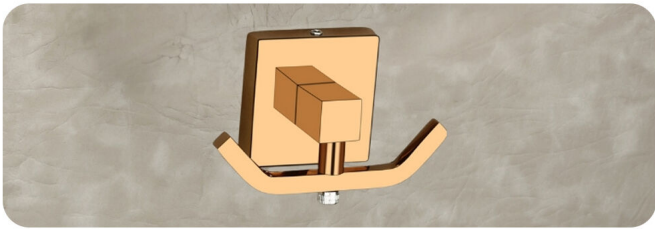

ARG-07 Robe Hook
Price:-465