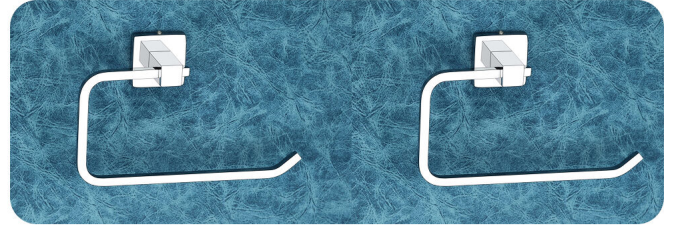

# OVAL

**OV-01 Soap Dish**  
**Price:-365**

**OV-02 Ring**  
**Price:-365**

**OV-03 Tumbler**  
**Price:-420**

**OV-04 Rob**  
**Price:-245**

**OV-05 D.soap**  
**Price:-725**

**OV-06 Soap with tumbler**  
**Price:-790**

**OV-07 Rod**  
**Price:-490**

**OV-08 Rack**  
**Price:-2250**

# ROYAL

**RO-01 Soap Dish**  
**Price:-365**

**RO-02 Ring**  
**Price:-365**

**RO-03 Tumbler**  
**Price:-420**

**RO-04 Rob**  
**Price:-245**

**RO-05 D.soap**  
**Price:-725**

**RO-06 Soap with tumbler**  
**Price:-790**