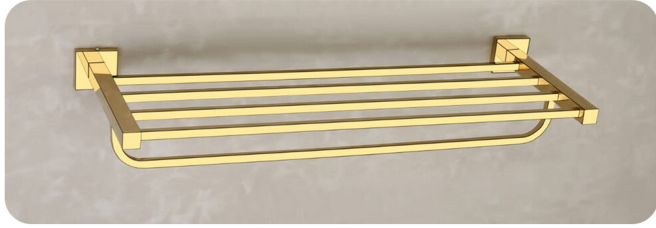

ANGEL GOLD

ANP-01 TOWAL RACK
Price:-2710(24")