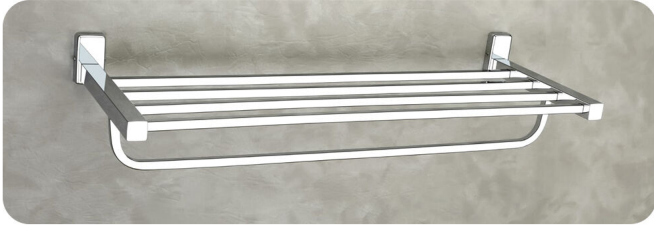

**SN-06 Liquid Soap Dispenser**  
Price:-600

**SN-07 Robe Hook**  
Price:-280

**SN-08 Double Soap Dish**  
Price:-575

**SN-09 Soap Dish with Tumbler Holder**  
Price:-675

# SHINE

**SH-01 TOWAL RACK**  
Price:-1275(18") , 1325(24")

**SH-02 TOWAL ROAD**  
Price:-550(18") , 575(24")

**SH-03 NAPKIN RING**  
Price:-425

**SH-04 Soap Dish**  
Price:-360

**SH-05 Tumbler Holder**  
Price:-525