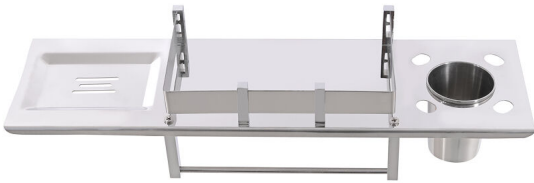

**RO-05 C ROAD**  
Price:-500(24")

**RO-06 SS C.ROAD**  
Price:-285(18") , 325(24")

**RO-07 SS ROAD CIRCAL**  
Price:-285(18") , 325(24")

# SELF

**SL-01 DOUBLE SELF WITH HOOK**  
Price:-1450

**SL-02 SINGLE SELF WITH HOOK**  
Price:-925

**SL-03 2 IN 1 SELF**  
Price:-650

**SL-04 3 IN 1 SELF**  
Price:-700

**SL-05 4 IN 1 SELF**  
Price:-825

**SL-06 SELF**  
Price:-475(12"), 525(15"), 575(18")