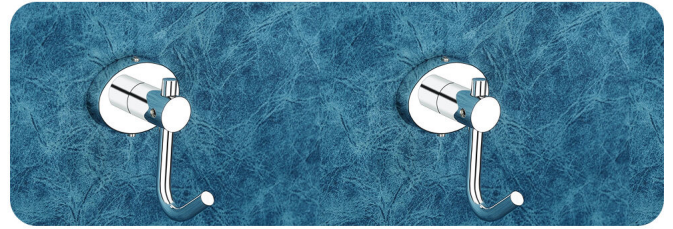

# OVAL

**OV-01 Soap Dish**  
**Price:-365**

**OV-02 Ring**  
**Price:-365**

**OV-03 Tumbler**  
**Price:-420**

**OV-04 Rob**  
**Price:-245**

**OV-05 D.soap**  
**Price:-725**

**OV-06 Soap with tumbler**  
**Price:-790**