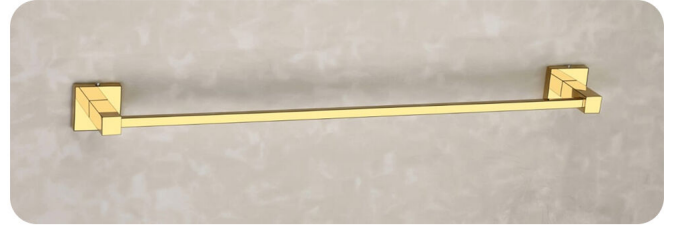

ANP-02 TOWAL ROAD
Price:-1040(24")