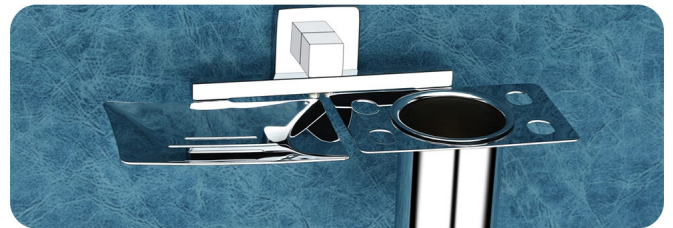

# ROYAL

**RO-01 Soap Dish**  
**Price:-365**

**RO-02 Ring**  
**Price:-365**

**RO-03 Tumbler**  
**Price:-420**

**RO-04 Rob**  
**Price:-245**

**RO-05 D.soap**  
**Price:-725**

**RO-06 Soap with tumbler**  
**Price:-790**