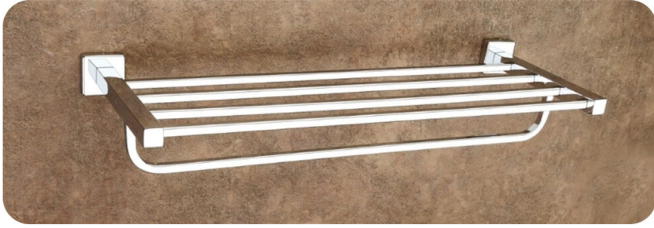

ANGEL

AN-01 TOWAL RACK
Price:-1265(18") , 1300(24")